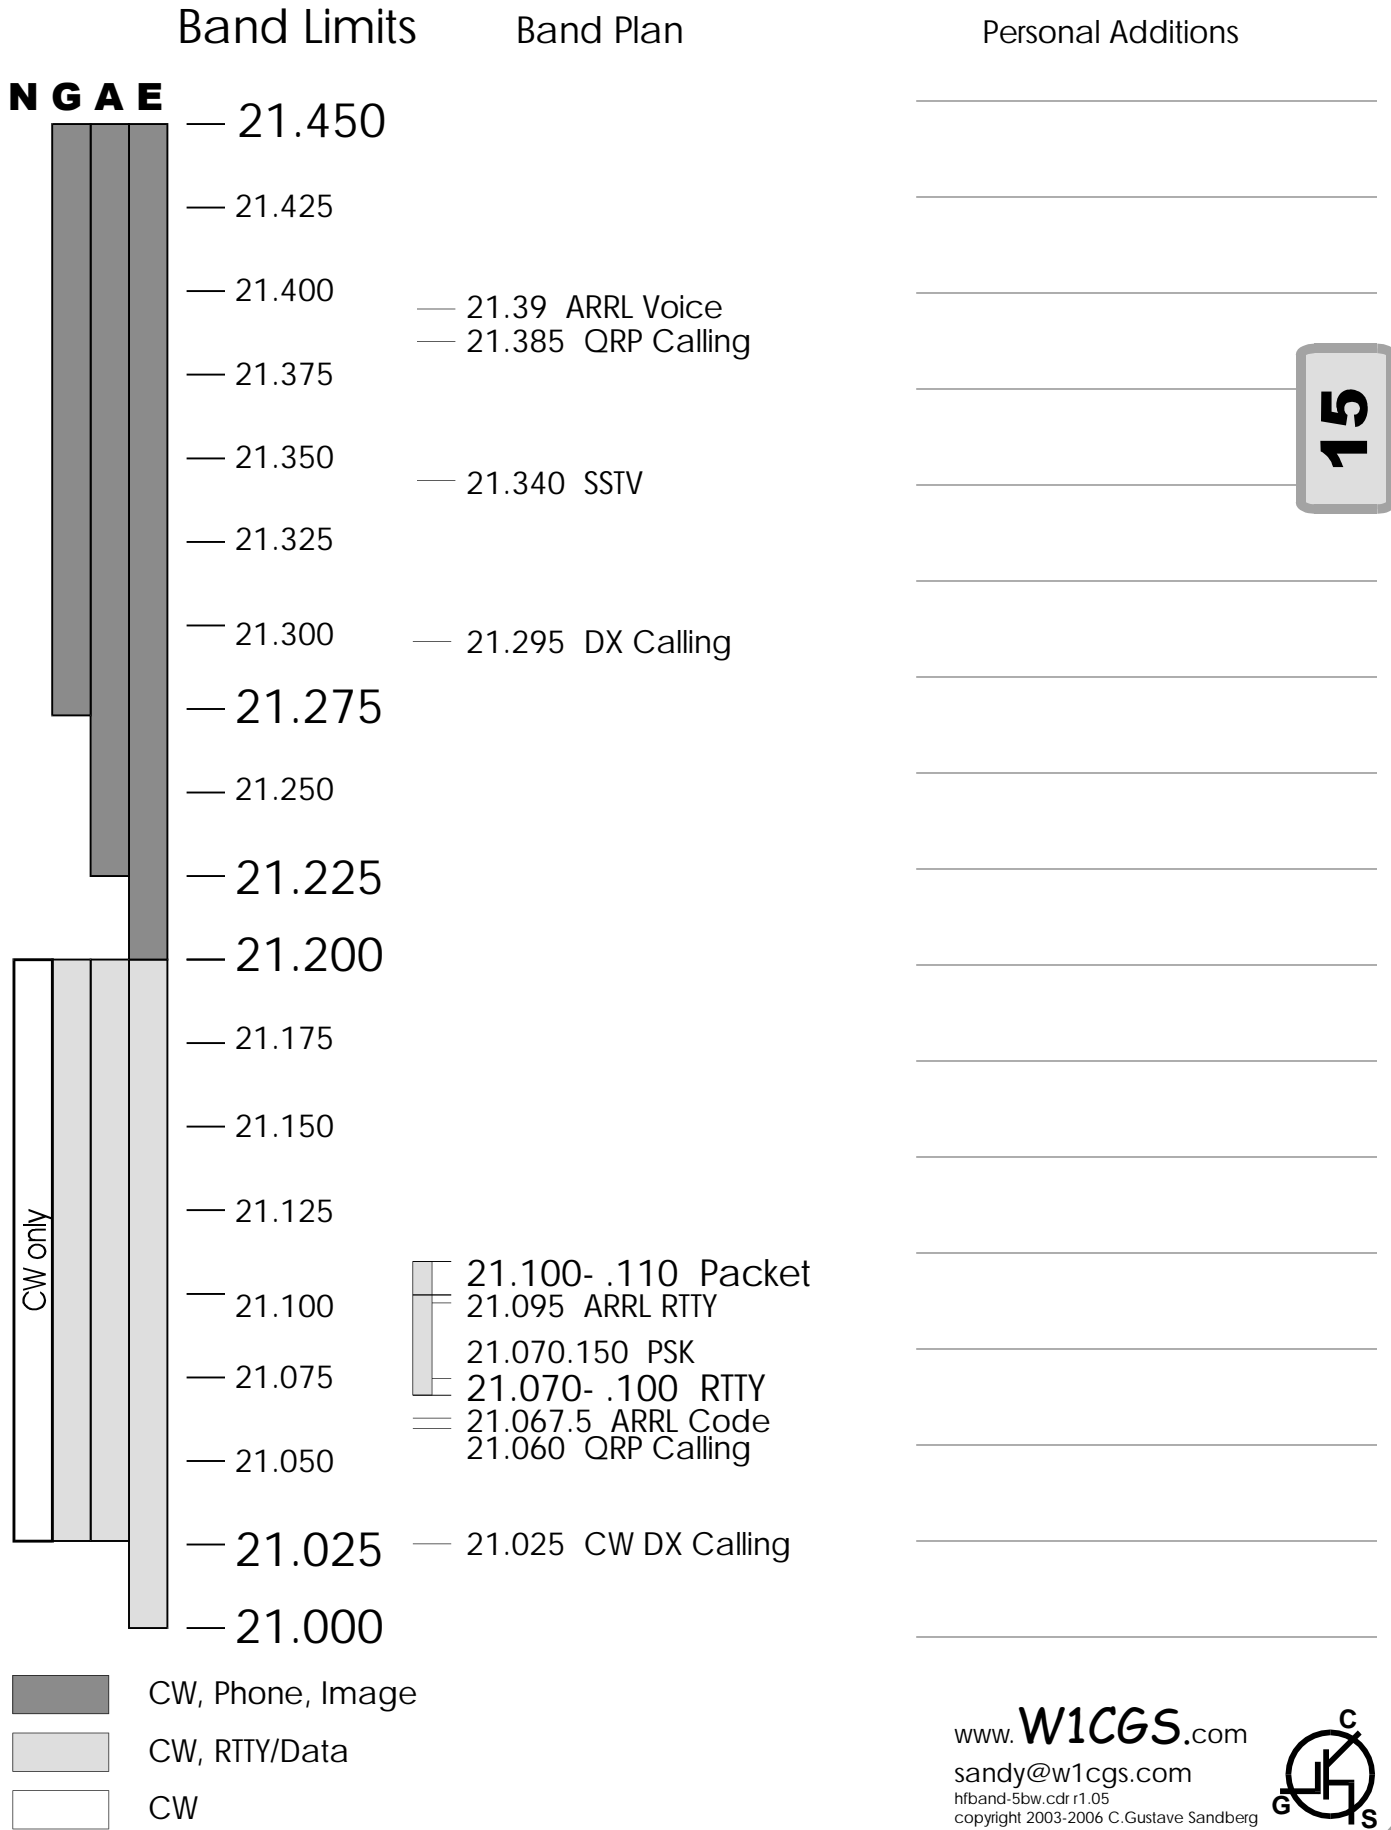

U.S. Band Layout

Band Limits

Band Plan

Personal Additions

17

- CW, Phone, Image
- CW, RTTY/Data

Amateur Radio 15 Meters U.S. Band Layout

15

Amateur Radio

12 Meters

U.S. Band Layout

Band Limits

Band Plan

Personal Additions

G A E

— 24.990
— 24.980
— 24.970
— 24.960
— 24.950
— 24.940
— 24.930
— 24.920
— 24.910
— 24.900
— 24.890