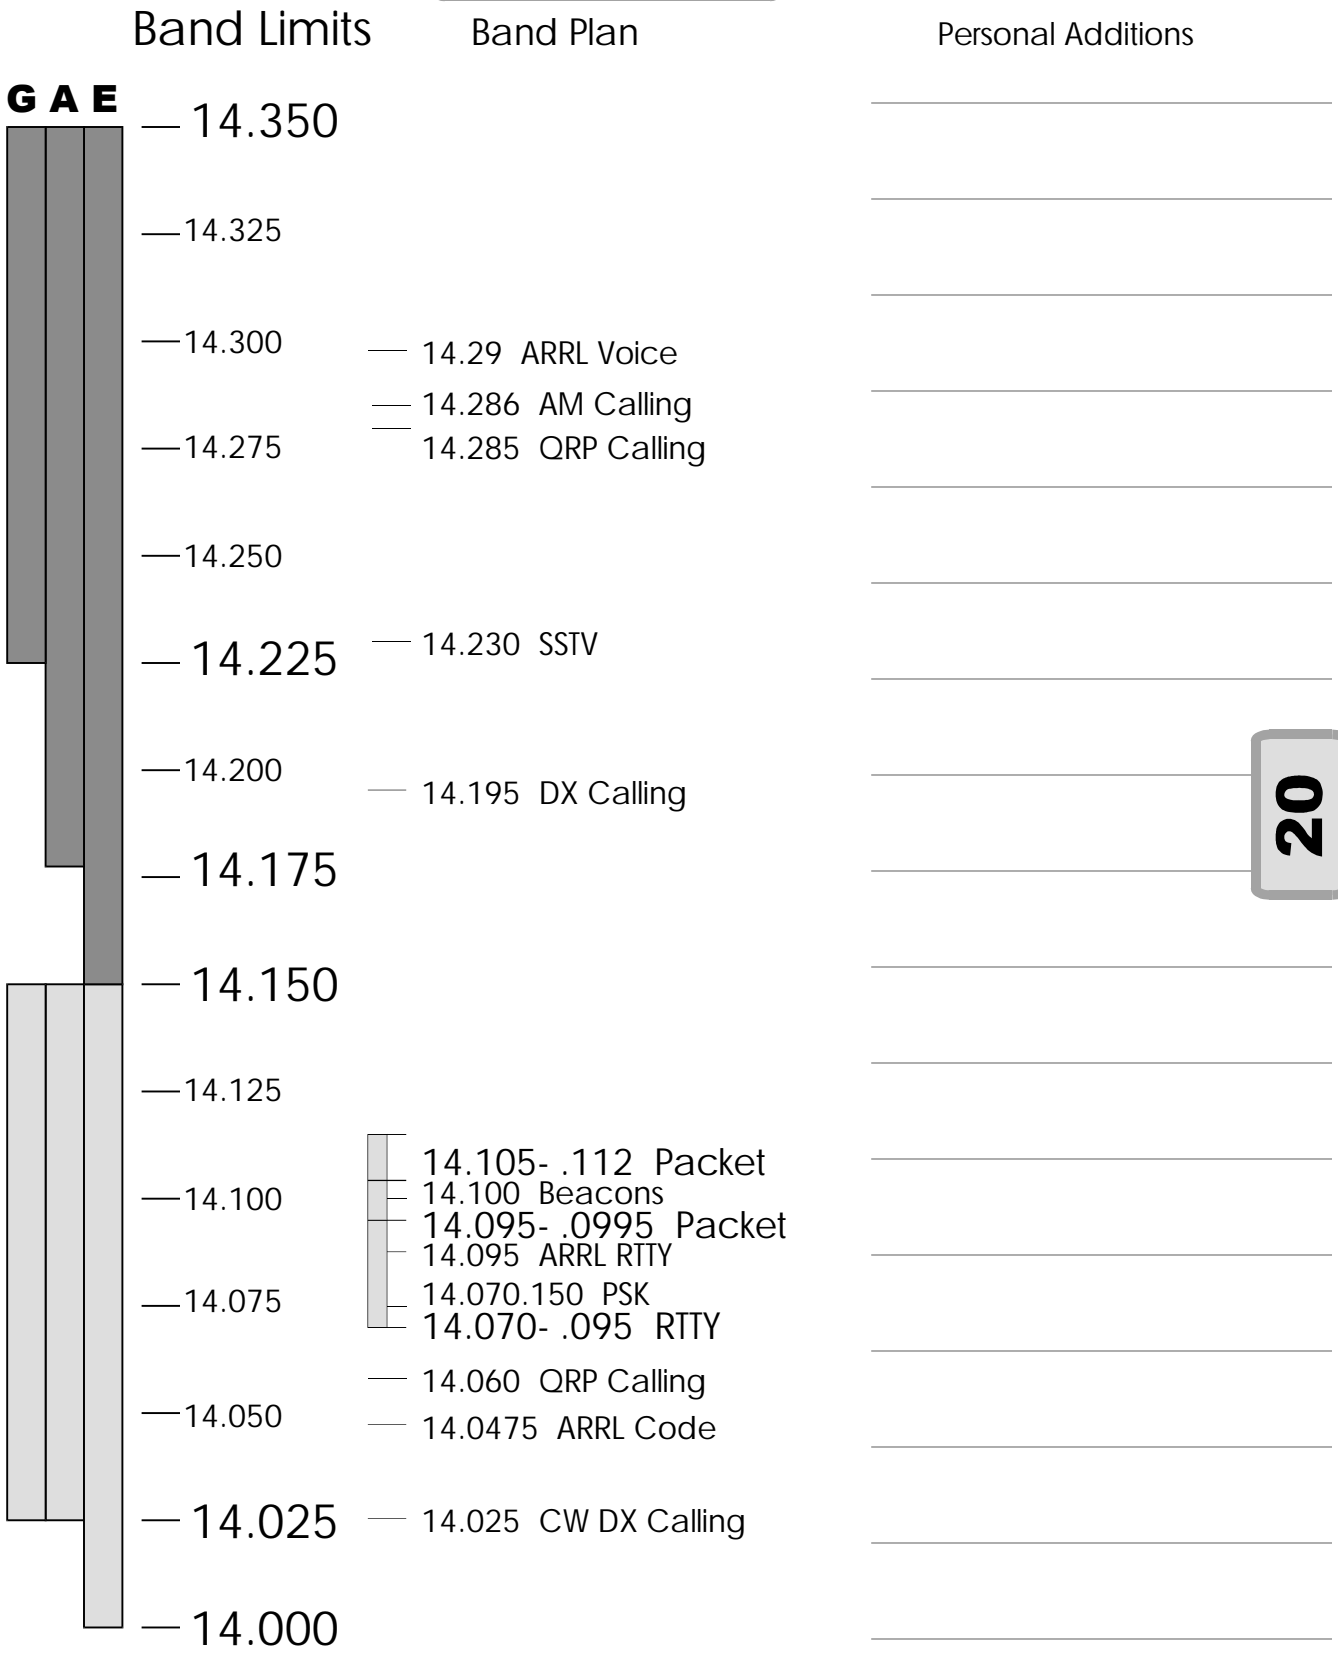

- 7.110 QRP N/T Calling
- 7.100- .105 Packet
- 7.095 ARRL RTTY
- 7.080.150 PSK
- 7.080- .100 RTTY

- 7.0475 ARRL Code
- 7.040 DX RTTY
- 7.040 QRP CW Calling
- 7.035.150 PSK
- 7.030 QRP DX CW Calling

- CW, Phone, Image
- CW, RTTY/Data
- CW

Amateur Radio

30 Meters

U.S. Band Layout

Band Limits

Band Plan

Personal Additions

10.140- .150 Packet
10.142-150 PSK
10.130- .140 RTTY
10.106 QRP Calling

30

— CW, RTTY/Data

Amateur Radio

20 Meters

U.S. Band Layout

20

CW, Phone, Image
 CW, RTTY/Data

Amateur Radio

17 Meters