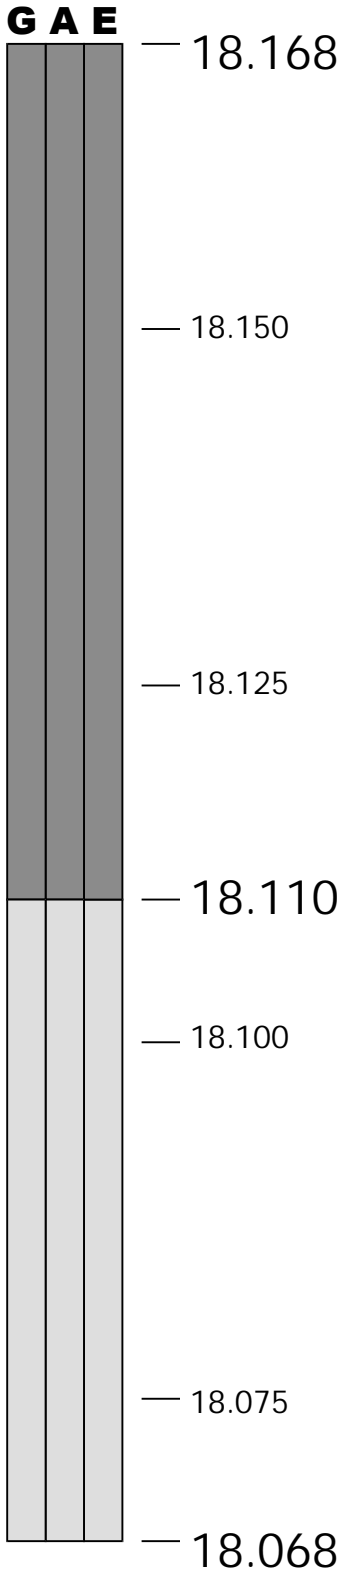

Amateur Radio

17 Meters

U.S. Band Layout

Band Limits

Band Plan

Personal Additions

17

- CW, Phone, Image
- CW, RTTY/Data