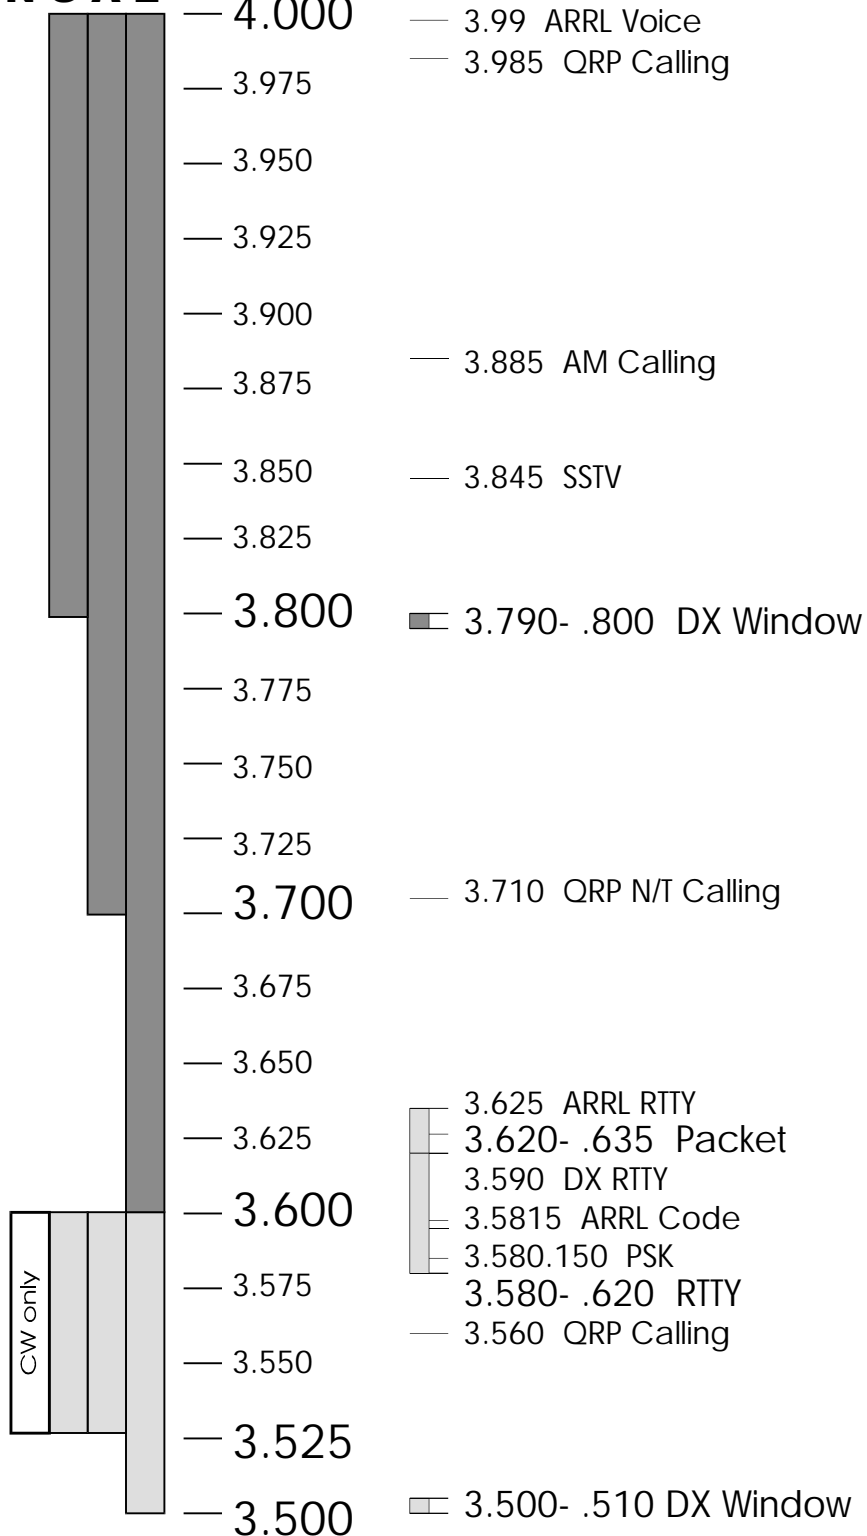

1.950

1.925

1.900

1.910 QRP SSB Calling

1.890 SSTV

1.875

1.850

1.855 ARRL Voice
1.840- .850 DX Data,
Phone, wide modes
1.838.150 DX PSK
1.830- .840 DX CW, RTTY,
narrow modes
1.800- .830 CW, RTTY,
narrow modes
1.8175 ARRL Code
1.812.150 PSK
1.810 QRP CW Calling
1.800- .810 Digital Modes

1.825

1.800

CW, Phone, Image
 CW, RTTY/Data

160

www. **W1CGS**.com
sandy@w1cgs.com
hfband-5bw.cdr r1.05
copyright 2003-2006 C. Gustave Sandberg

Amateur Radio 80 Meters U.S. Band Layout

Band Limits

Band Plan

Personal Additions

N G A E

-  CW, Phone, Image
-  CW, RTTY/Data
-  CW

Amateur Radio 60 Meters U.S. Band Layout

Phone USB only
 5 Shared Channels only,
 tune 1.5kHz lower than center frequency

Amateur Radio