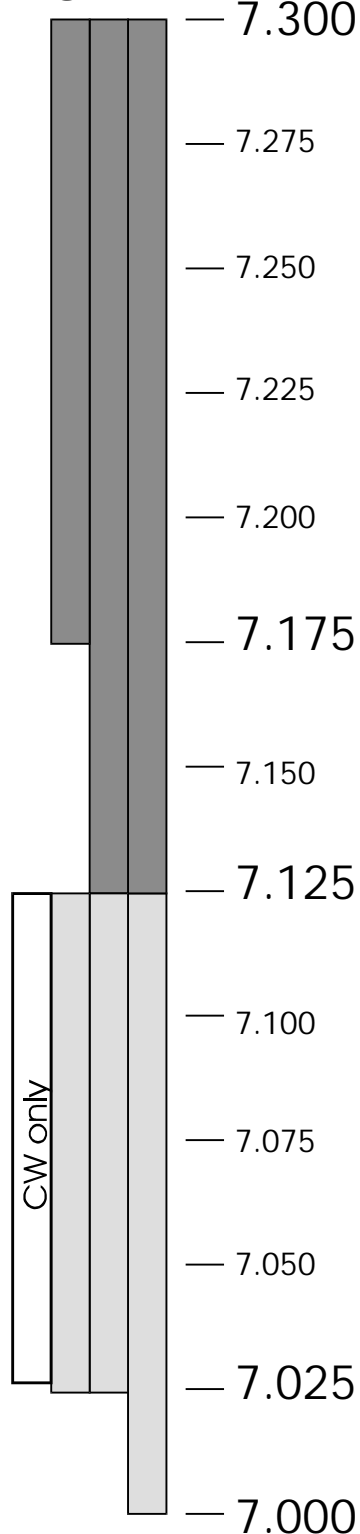

Amateur Radio 160 Meters U.S. Band Layout

Band Limits

Band Plan

Personal Additions

G A E

2.000

1.999- 2.000 Beacons
1.995- 2.000 Experimental

1.975

1.950

1.925

1.900

1.910 QRP SSB Calling

1.890 SSTV

1.875

1.850

1.855 ARRL Voice
1.840- .850 DX Data,
Phone, wide modes
1.838.150 DX PSK
1.830- .840 DX CW, RTTY,
narrow modes
1.800- .830 CW, RTTY,
narrow modes
1.8175 ARRL Code
1.812.150 PSK
1.810 QRP CW Calling
1.800- .810 Digital Modes

40 Meters

U.S. Band Layout

Band Limits

Band Plan

Personal Additions

N G A E

- 7.290 ARRL Voice
- 7.290 AM Calling
- 7.285 QRP Calling

— 7.171 SSTV

- 7.110 QRP N/T Calling
- 7.100- .105 Packet
- 7.095 ARRL RTTY
- 7.080.150 PSK
- 7.080- .100 RTTY

- 7.0475 ARRL Code
- 7.040 DX RTTY
- 7.040 QRP CW Calling
- 7.035.150 PSK
- 7.030 QRP DX CW Calling

- CW, Phone, Image
- CW, RTTY/Data
- CW