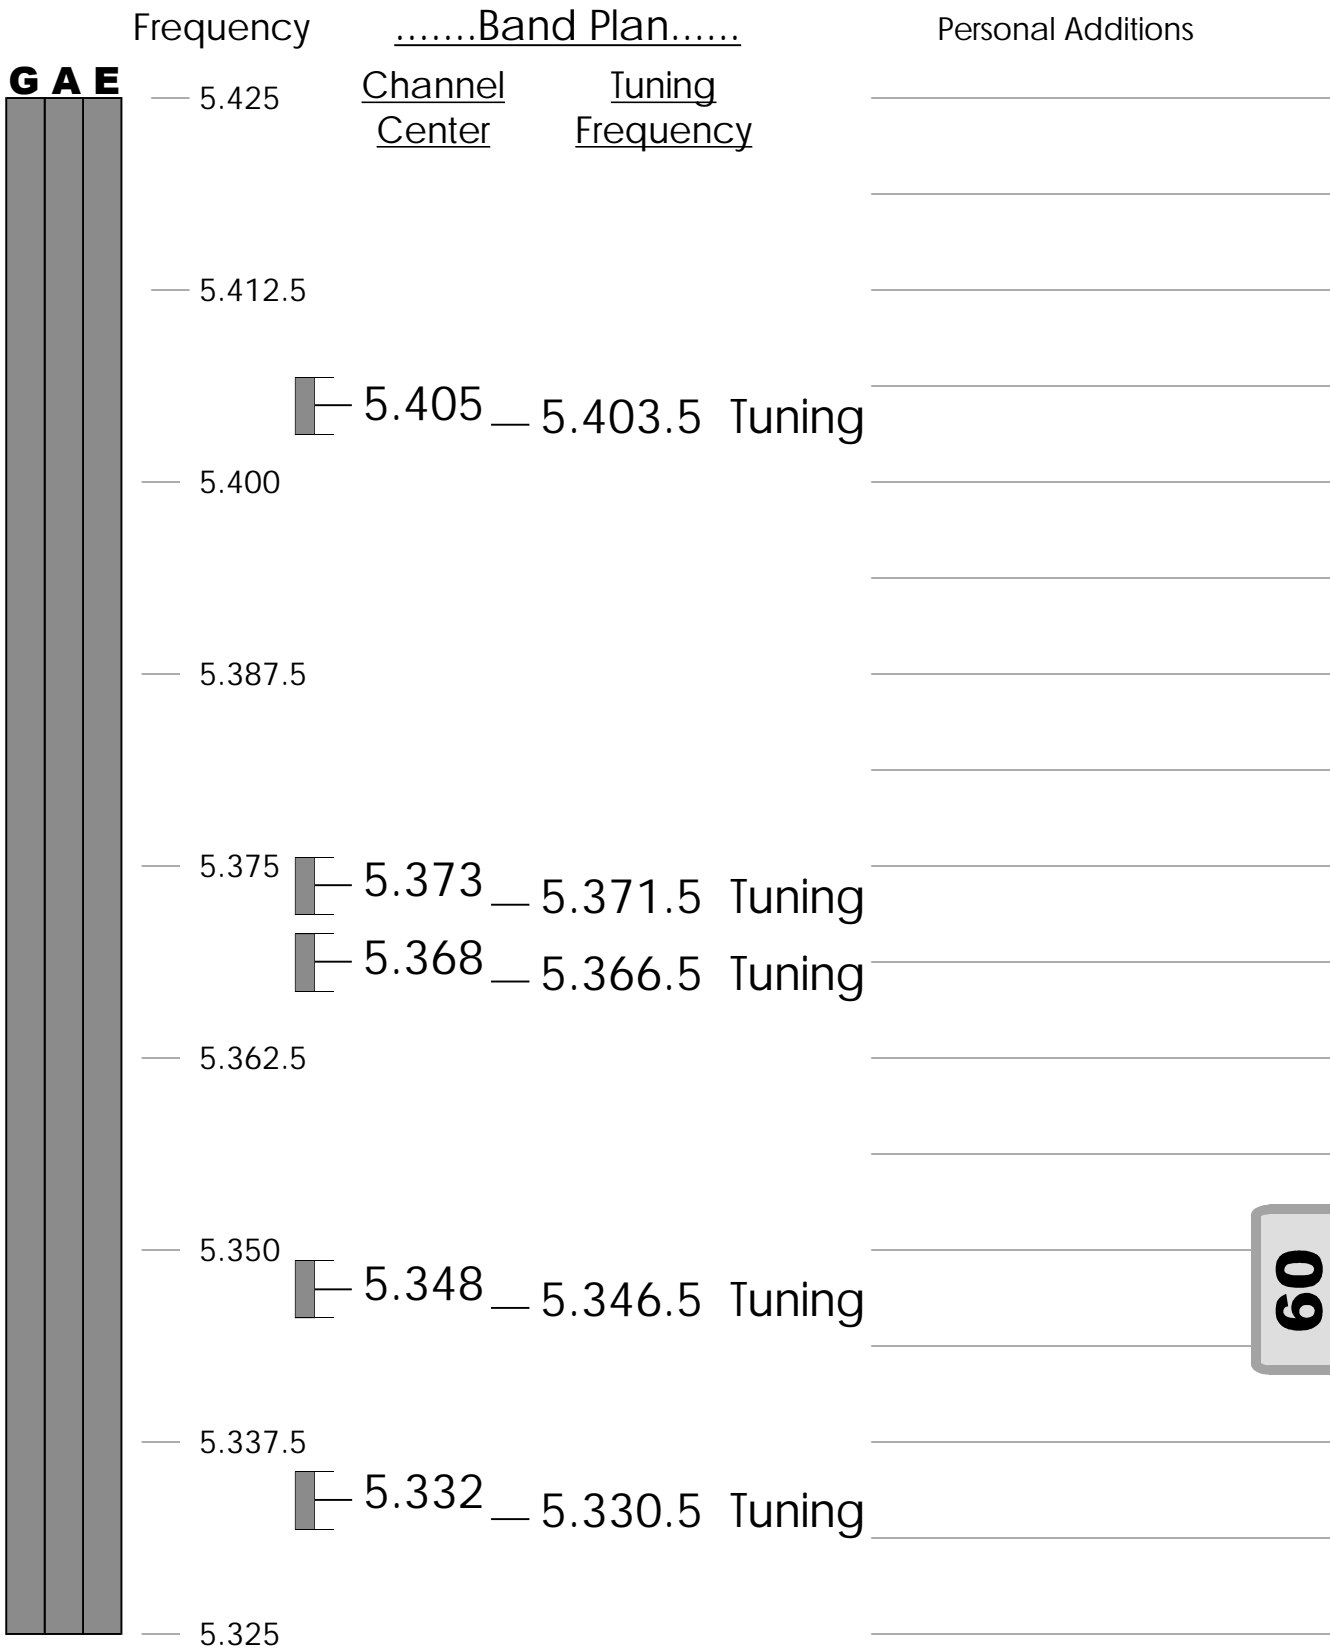

Personal Additions

N G A E

-  CW, Phone, Image
-  CW, RTTY/Data
-  CW

Amateur Radio 60 Meters U.S. Band Layout

Phone USB only
 5 Shared Channels only,
 tune 1.5kHz lower than center frequency

Amateur Radio